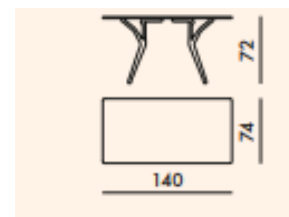

Brand: **KARTELL**

Item type: Table

Item code: 4506/03

Designer: Antonio Citterio
with Toan Nguyen

Color: White

Dimension: 140 x 74 x 72cm

Click the link for more option and finishes:

<https://www.kartell.com/PT/all/spoon-table/04506>